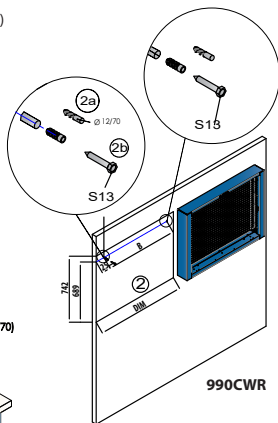

**990CA****990CWR****EN****Cabinet with roller shutter****Cabinet****SLO****Omara z rolojem****Omara**

- L = 1500mm - art. 990CA (1500mm)
- L = 2000mm - 2x art. 990CA (1000mm)
- L = 2500mm - art. 990CA (1000mm) + 990CA (1500mm)
- L = 1500mm - art. 990CWR (1500mm)
- L = 2000mm - 2x art. 990CWR (1000mm)
- L = 2500mm - art. 990CA (1000mm) + 990CWR (1500mm)

- 625668 - art. 990CA dim. 1000mm
- 612330 - art. 990CA dim. 1500mm
- 625669 - art. 990CWR dim. 1000mm
- 612329 - art. 990CWR dim. 1500mm

DIM	A	B	 - 609478
1000	597	950	20x
1500	1097	1450	30x

990CWR

Uniort d.d.  
 Kovaška cesta 10  
 3214 Zreče, Slovenia  
 T: +386 3 757 81 00  
[www.uniortools.com](http://www.uniortools.com)