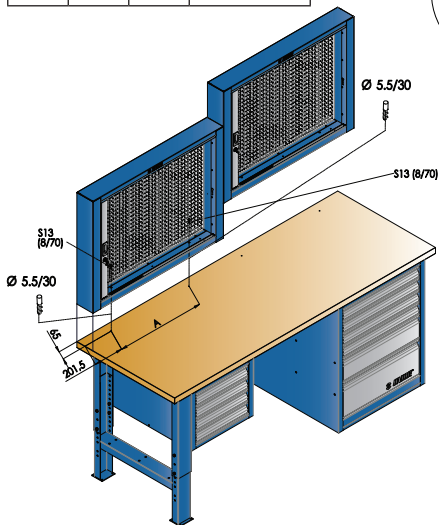

**990CA****990CWR****EN****Cabinet with roller shutter****Cabinet****SLO****Omara z rolojem****Omara**

- L = 1500mm - art. 990CA (1500mm)
- L = 2000mm - 2x art. 990CA (1000mm)
- L = 2500mm - art. 990CA (1000mm) + 990CA (1500mm)
- L = 1500mm - art. 990CWR (1500mm)
- L = 2000mm - 2x art. 990CWR (1000mm)
- L = 2500mm - art. 990CA (1000mm) + 990CWR (1500mm)

- 625668 - art. 990CA dim. 1000mm
- 612330 - art. 990CA dim. 1500mm
- 625669 - art. 990CWR dim. 1000mm
- 612329 - art. 990CWR dim. 1500mm

DIM	A	B	 - 609478
1000	597	950	20x
1500	1097	1450	30x

990CWR

Uniort d.d.  
 Kovaška cesta 10  
 3214 Zreče, Slovenia  
 T: +386 3 757 81 00  
[www.uniortools.com](http://www.uniortools.com)