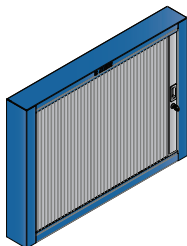

**990CA****990CWR****EN****Cabinet with roller shutter****Cabinet****SLO****Omara z rolojem****Omara**

- L = 1500mm - art. 990CA (1500mm)
- L = 2000mm - 2x art. 990CA (1000mm)
- L = 2500mm - art. 990CA (1000mm) + 990CA (1500mm)
- L = 1500mm - art. 990CWR (1500mm)
- L = 2000mm - 2x art. 990CWR (1000mm)
- L = 2500mm - art. 990CA (1000mm) + 990CWR (1500mm)

- 625668 - art. 990CA dim. 1000mm
- 612330 - art. 990CA dim. 1500mm
- 625669 - art. 990CWR dim. 1000mm
- 612329 - art. 990CWR dim. 1500mm

DIM	A	B	 - 609478
1000	597	950	20x
1500	1097	1450	30x

990CWR

Uniort d.d.  
 Kovaška cesta 10  
 3214 Zreče, Slovenia  
 T: +386 3 757 81 00  
[www.uniortools.com](http://www.uniortools.com)