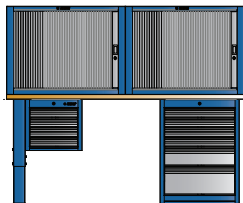

**990CA****990CWR****EN****Cabinet with roller shutter****Cabinet****SLO****Omara z rolojem****Omara**

- L = 1500mm - art. 990CA (1500mm)
- L = 2000mm - 2x art. 990CA (1000mm)
- L = 2500mm - art. 990CA (1000mm) + 990CA (1500mm)
- L = 1500mm - art. 990CWR (1500mm)
- L = 2000mm - 2x art. 990CWR (1000mm)
- L = 2500mm - art. 990CA (1000mm) + 990CWR (1500mm)

- 625668 - art. 990CA dim. 1000mm
- 612330 - art. 990CA dim. 1500mm
- 625669 - art. 990CWR dim. 1000mm
- 612329 - art. 990CWR dim. 1500mm

DIM	A	B	 - 609478
1000	597	950	20x
1500	1097	1450	30x

990CWR

Uniort d.d.  
 Kovaška cesta 10  
 3214 Zreče, Slovenia  
 T: +386 3 757 81 00  
[www.uniortools.com](http://www.uniortools.com)