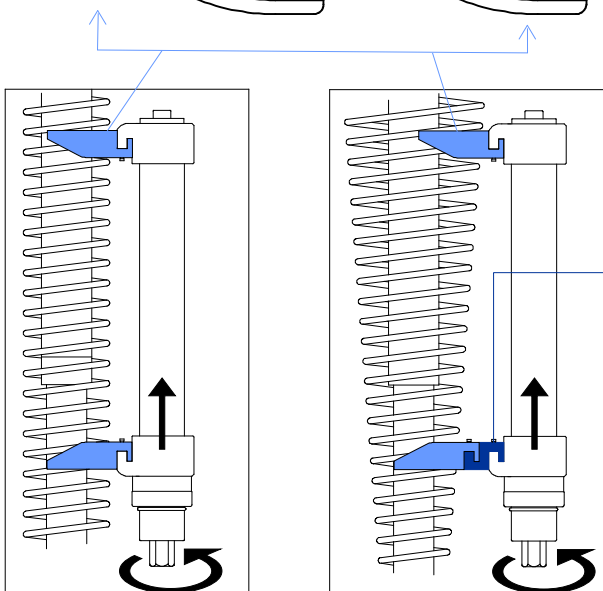

SUSPENSION COMPRESSOR FOR SHOCK ABSORBER SPRINGS

 **UNIOR**[®]
Art. 2051

Use range: **80÷115 mm**

Use range: **110÷150 mm**

Use range: **140÷195 mm**

21 mm

www.uniortools.com