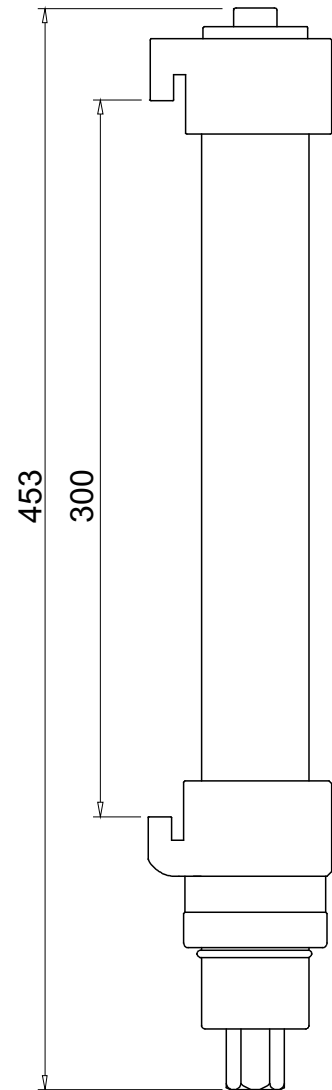

SUSPENSION COMPRESSOR FOR SHOCK ABSORBER SPRINGS

 **UNIOR**[®]
Art. 2051

Use range: **80÷115 mm**

Use range: **110÷150 mm**

Use range: **140÷195 mm**

21 mm

www.uniortools.com