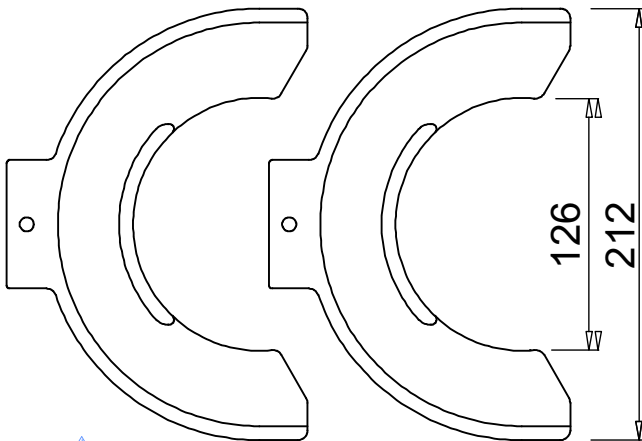

SUSPENSION COMPRESSOR FOR SHOCK ABSORBER SPRINGS

 **UNIOR**[®]
Art. 2051

Use range: **80÷115 mm**

Use range: **110÷150 mm**

Use range: **140÷195 mm**

21 mm

www.uniortools.com