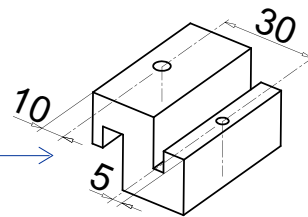

SUSPENSION COMPRESSOR FOR SHOCK ABSORBER SPRINGS

 **UNIOR**[®]
Art. 2051

Use range: **80÷115 mm**

Use range: **110÷150 mm**

Use range: **140÷195 mm**

21 mm

www.uniortools.com