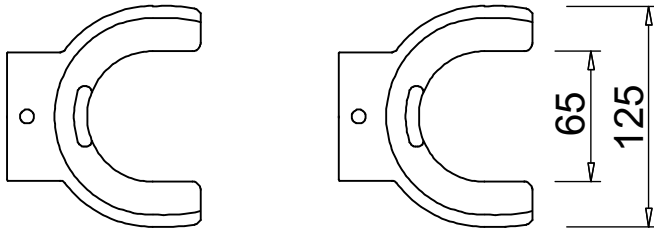

SUSPENSION COMPRESSOR FOR SHOCK ABSORBER SPRINGS

 **UNIOR**[®]
Art. 2051

Use range: **80÷115 mm**

Use range: **110÷150 mm**

Use range: **140÷195 mm**

21 mm

www.uniortools.com