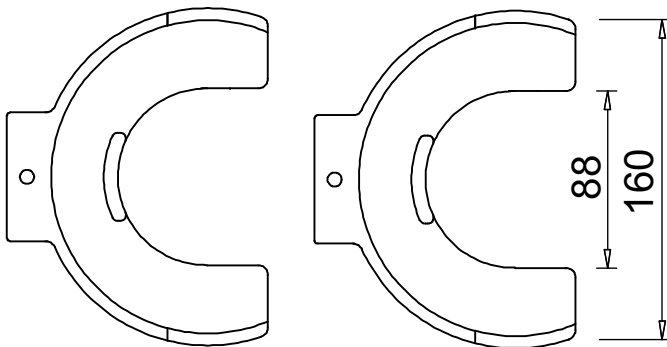

SUSPENSION COMPRESSOR FOR SHOCK ABSORBER SPRINGS

 **UNIOR**[®]
Art. 2051

Use range: **80÷115 mm**

Use range: **110÷150 mm**

Use range: **140÷195 mm**

21 mm

www.uniortools.com